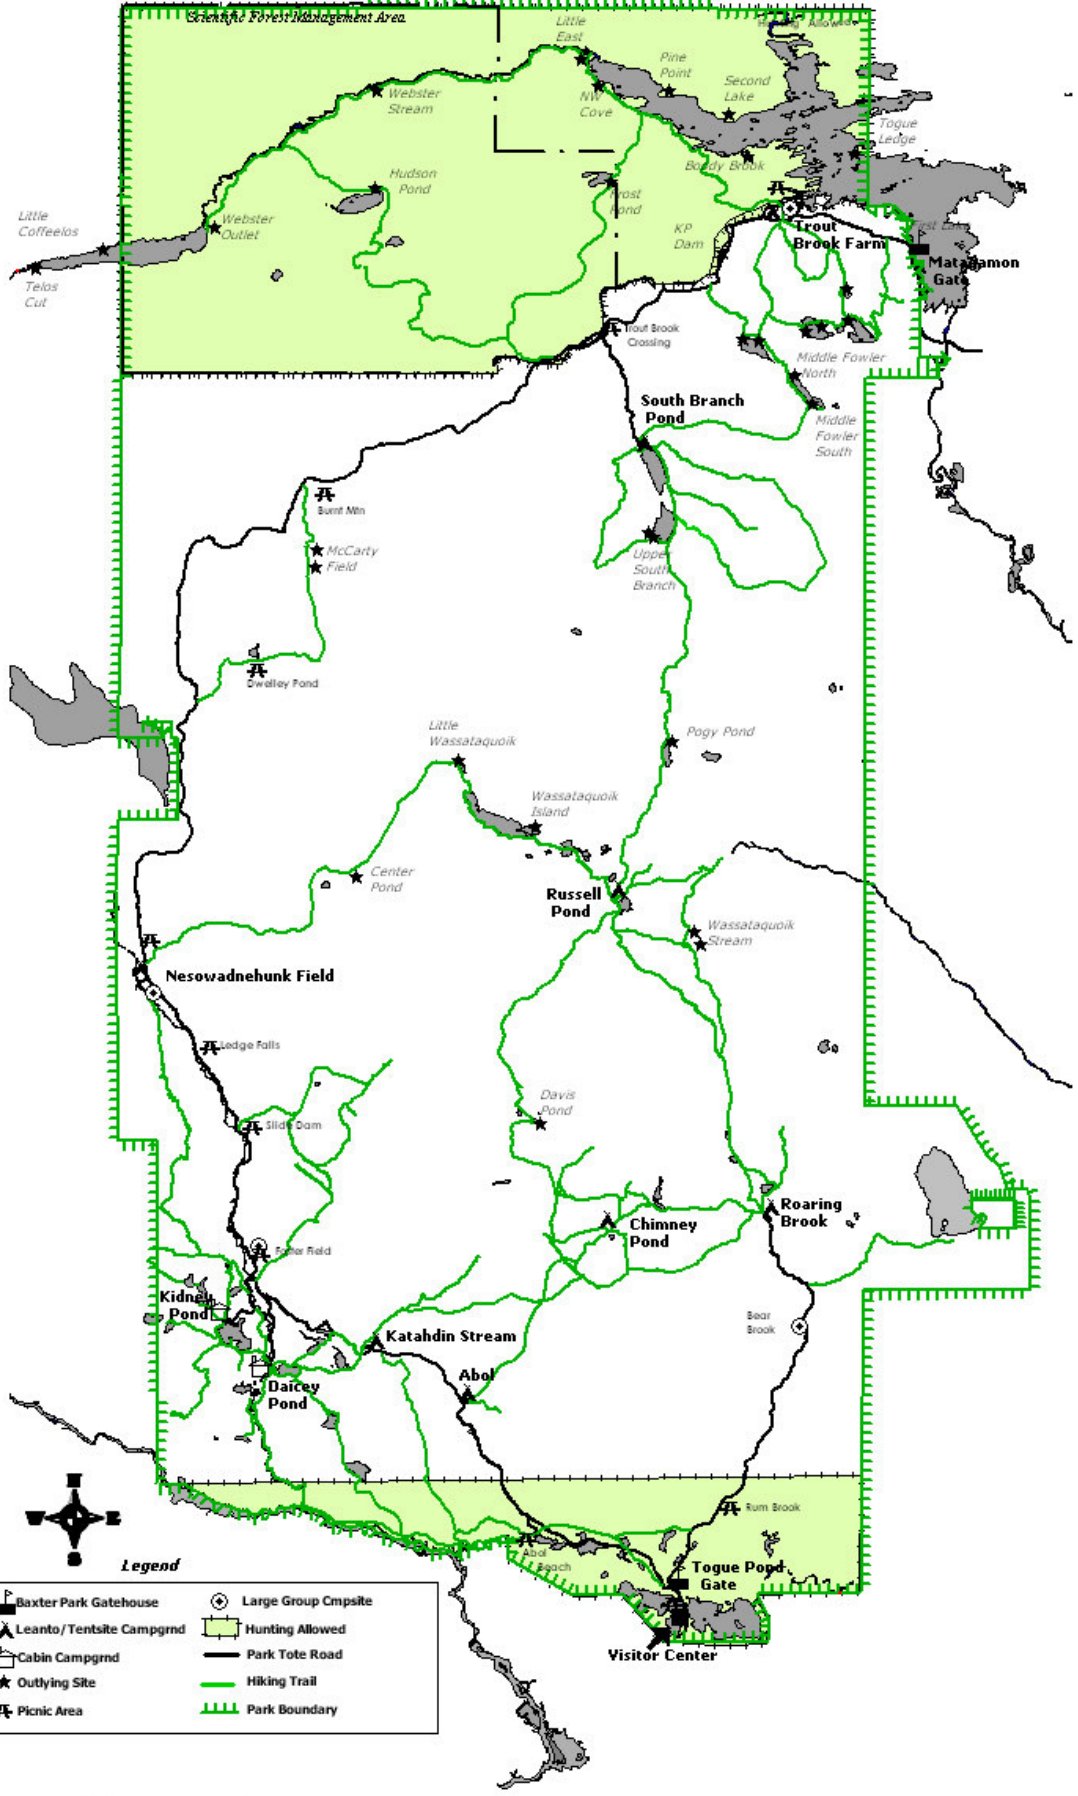

BAXTER STATE PARK ROAD MAP

This map is not adequate for hiking or climbing

Legend