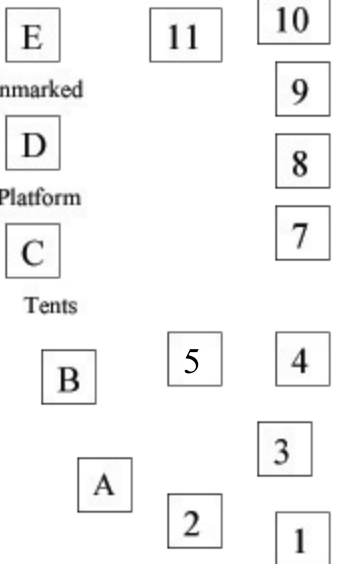

Riverside Large Group Campsites  
20 people per site

Volleyball Court

**Airstrip (Please stay on the marked dirt road!)**

Volleyball Court

Volleyball Court

Horseshoe Pits

Flagstaff Cabins

Bathrooms/Showers/  
Changing Rooms

Wetsuit Shack

Volleyball Court

Main Lodge/  
Bar and  
Restaurant

Kennebec Canins

Bigelow Cabins

Campground Road

Firewood and  
bags of ice are  
available for  
purchase at the  
Main Lodge.

Access to Solon-Embden  
Trail and ATV trails

RV Dump Station